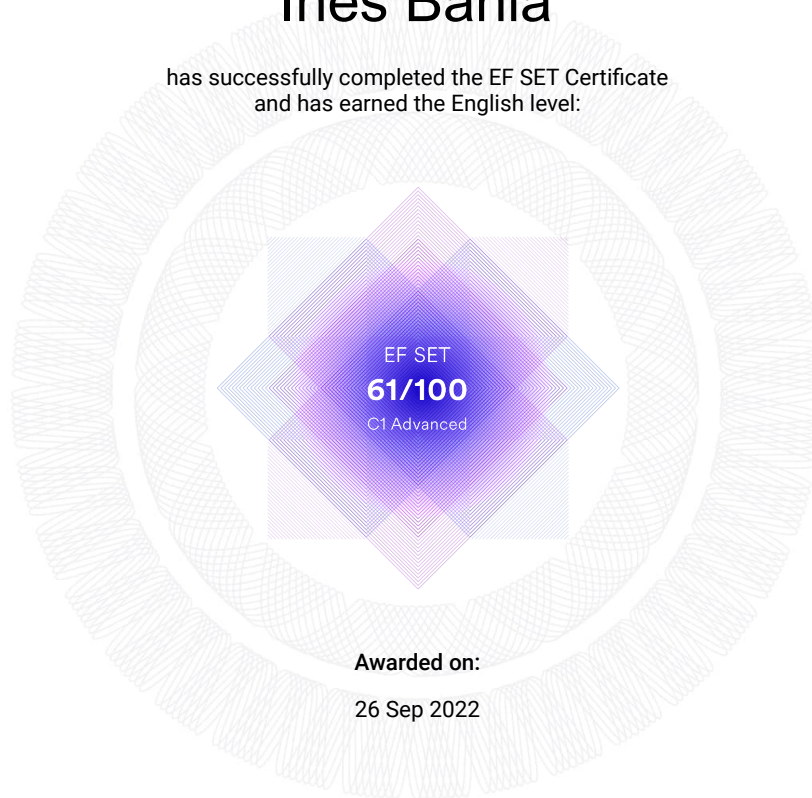

This is to certify that

Ines Bahia

has successfully completed the EF SET Certificate
and has earned the English level:

Awarded on:

26 Sep 2022

Understanding the results

EFSET	1-30	31-40	41-50	51-60	61-70	71-100
CEFR	A1 Beginner	A2 Elementary	B1 Intermediate	B2 Upper Intermediate	C1 Advanced	C2 Proficient

Your level of English is **61/100** on the EF SET score scale and **C1 Advanced** according to the Common European Framework of Reference (CEFR). This score is calculated as an average of your reading and listening scores